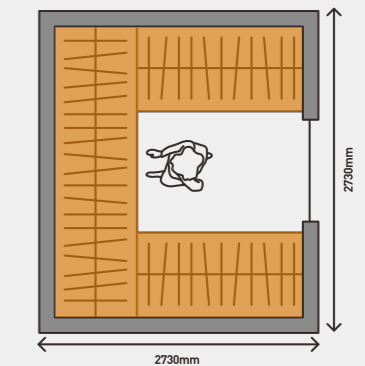

Layouts

SINGLE WALL compact wardrobe (3m²)

Maximises the storage efficiency.
Suitable for long and narrow corridors and entry spaces.

U-SHAPE large space wardrobe (3-10m²)

It is suitable for square areas with large area and wide space, with high utilisation and clear partition.
Rotating shelving is available.