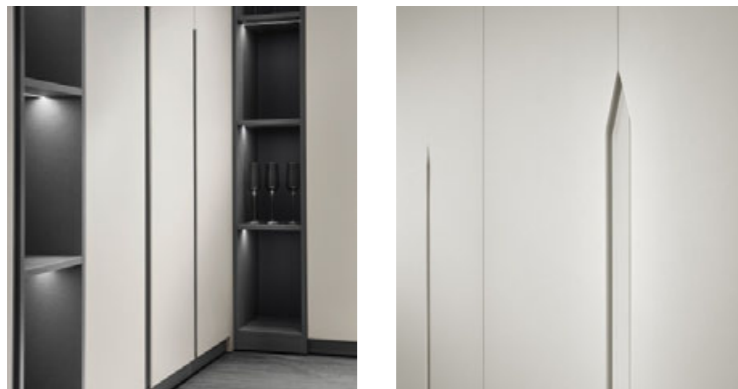

Bar Handles

Bar handle designs have been growing in popularity, fuelled by an increasing demand for contemporary styles, minimalist looks and the need to maximise the space. We offer different types of recessed aluminium bar handles. Also, with a spectrum of colour options to choose from, we can easily create a handleless design to match your needs.