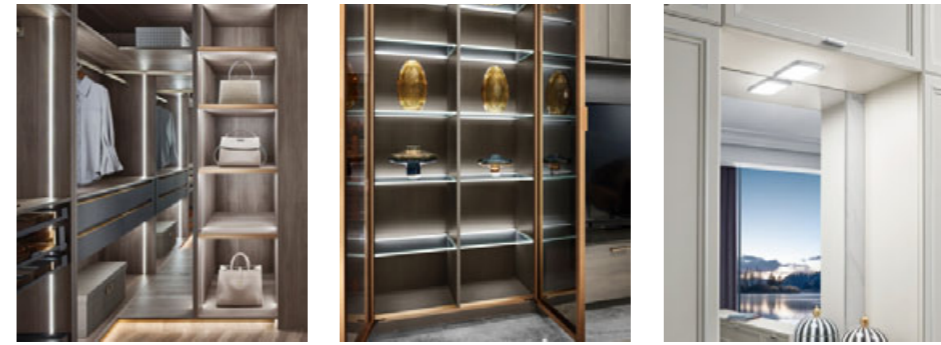

Lights

Light strips Glass shelf lights Top panel lights

Different types of down lights, strip lights, shelf lights, drawer lights and inductive lights not only offer additional illumination, but also create a happy mood in your home. Our lights are harmonious with your space, and high quality LED strips or bulbs allow long service life and low energy consumption.