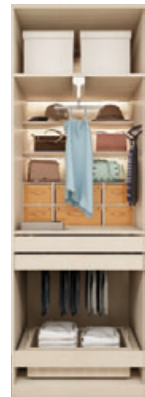

YG004

Decoration module 2
Wide: 782mm (inner space)

Function
Storage

Accessories
Perpendicular clothes rail, shelves, pull-out basket, trousers rack