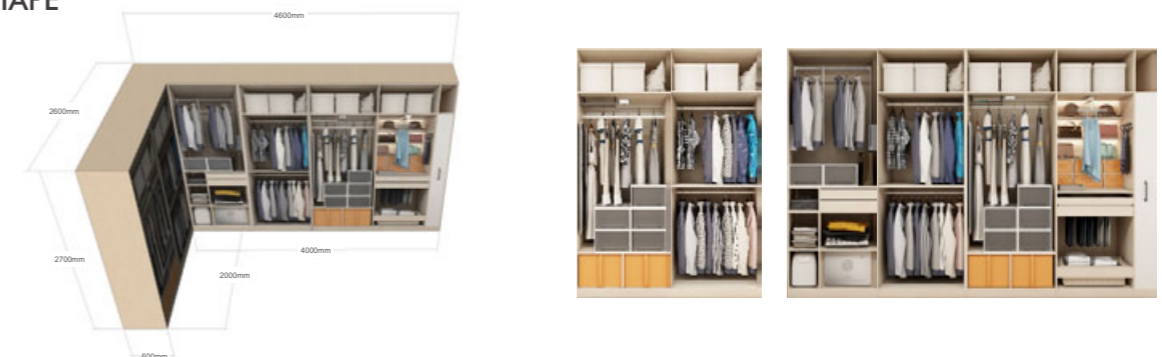

Wardrobe Modules

Stack module
Wide: 764mm-964mm

Function
Hanging, stacking and storage

Accessories
Lifting rod, drawers, storage boxes, safe

Narrow module
Wide: 400mm-1100mm

Function
Hanging

Accessories
Clothes rails, shelves

Decoration module 1
Wide: 562mm (inner space)

Function
Storage

Accessories
Perpendicular clothes rail, shelves, pull-out basket, safe

Decoration module 2
Wide: 782mm (inner space)

Function
Storage

Accessories
Perpendicular clothes rail, shelves, pull-out basket, trousers rack

Winter clothing module
Wide: 400mm-1100mm

Function
Hanging

Accessories
Clothes rail, storage boxes, dress mirror

Summer clothing module
Wide: 400mm-1100mm

Function
Hanging

Accessories
Clothes rail, storage boxes, dress mirror

Narrow cabinet (for men)
Deep: 200mm (inner space)

Function
Decoration storage

Accessories
Narrow cabinet, hooks

Narrow cabinet (for women)
Deep: 200mm (inner space)

Function
Decoration storage

Accessories
Narrow cabinet, hooks, mirror

Combination Examples

SINGLE WALL

U-SHAPE

L-SHAPE

TWO ROWS