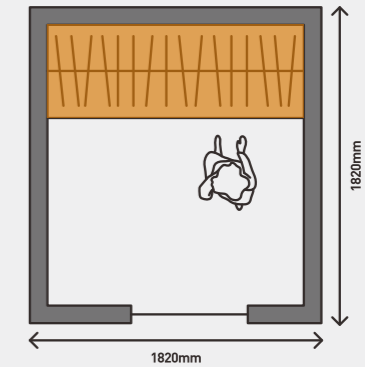

Layouts

SINGLE WALL compact wardrobe (3m²)

Maximises the storage efficiency.
Suitable for long and narrow corridors and entry spaces.

U-SHAPE large space wardrobe (3-10m²)

It is suitable for square areas with large area and wide space, with high utilisation and clear partition.
Rotating shelving is available.