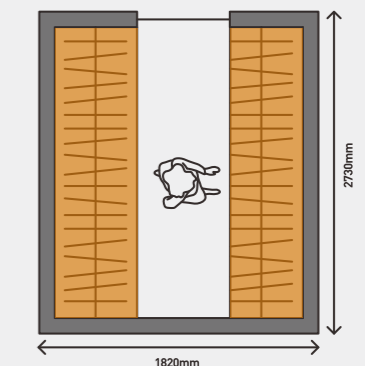

TWO ROWS

Suitable for long and narrow areas, having an island as an option.