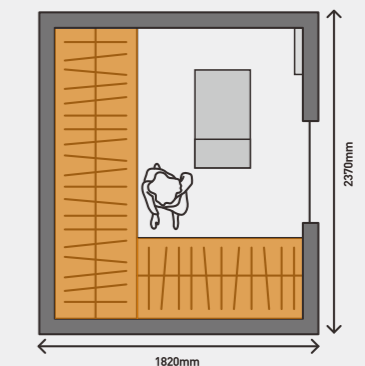

L-SHAPE medium-sized wardrobe (5m²)

Suitable for long and narrow areas, having an island as an option.