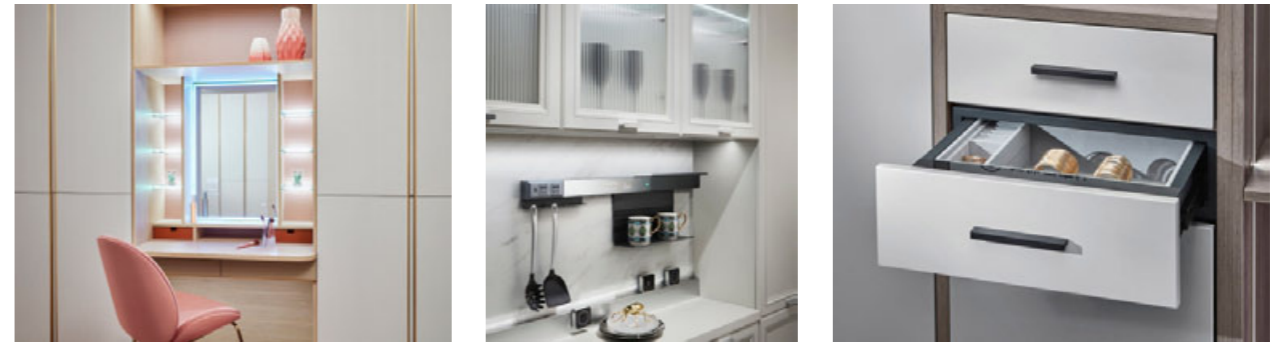

Bar Handles

Bar handle designs have been growing in popularity, fuelled by an increasing demand for contemporary styles, minimalist looks and the need to maximise the space. We offer different types of recessed aluminium bar handles. Also, with a spectrum of colour options to choose from, we can easily create a handleless design to match your needs.

Smart Accessories

Smart dressing tables Smart hangers Smart drawers

More and more smart elements have been added to a modern home. Smart accessories provide easy access to meet your needs for the modern life with a press of a button.